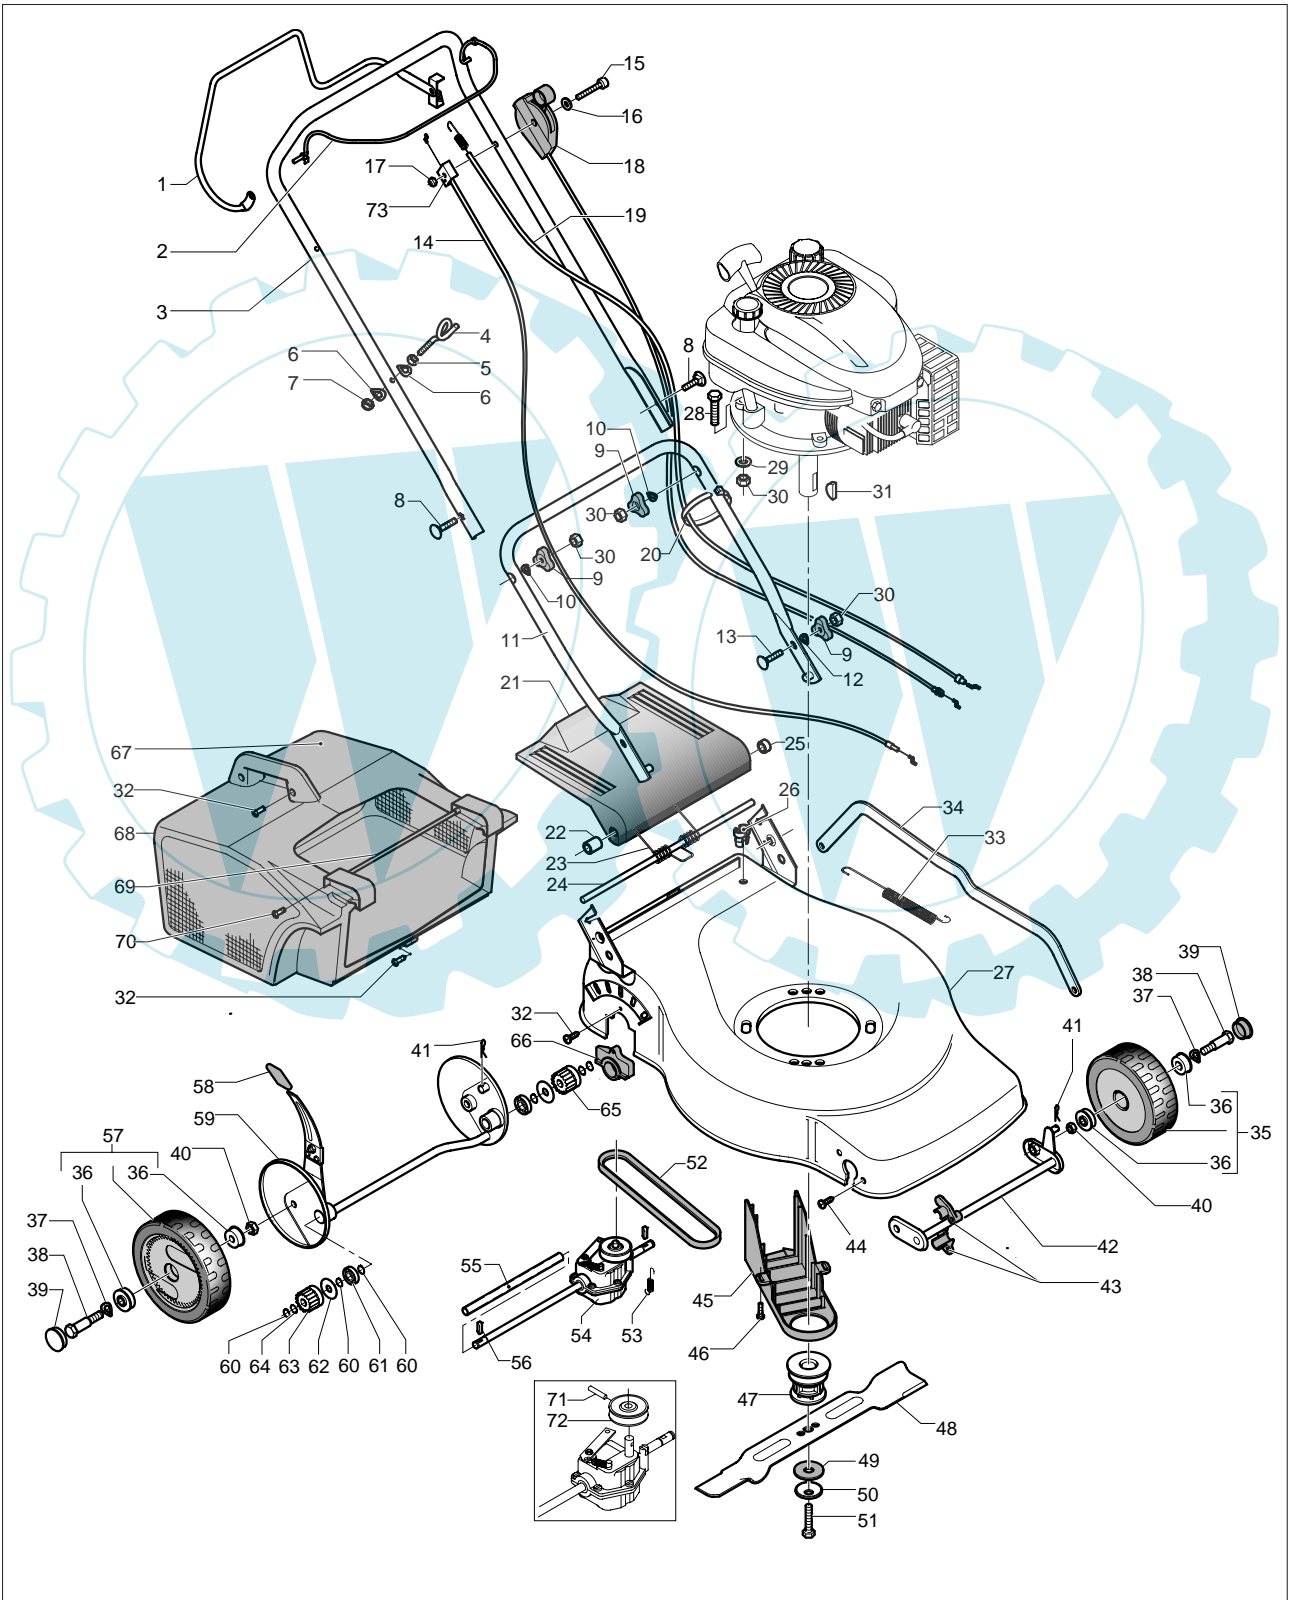

brand	QUELLE

date	APR/03	SHEET 1/3

Model

Uniropa professional

Product number

9538783-50